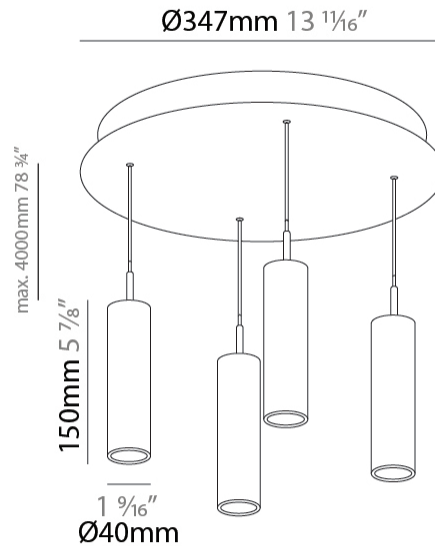

GENERAL

Series: G-Mini Round
Subseries: G-Mini Round Hangover
Brand: Prolight
Division: Architectural
Mounting Type: Suspension
Mounting Location: Ceiling
Subcategory: Spots

PHYSICAL

Shape: Cylinder
Diameter (mm): 347
Diameter (in): 13 1/16
Height (mm): 150
Height (in): 5 7/8
Light Distribution: Direct
Fixture Finish: SSR / BKV / CWI / CRY / HAB / UFT / ITA / RUA / FTG / MYG / LOD / PUS / FRO / FUP / KIA / POP / BLS / SPG / MEY / GOH / GUM / CHC / COM / ABZ / JAG / OBR / MOS / ROR
Accent Finish: NOF / COP / MIR / SSS
Fixture Material: Extruded Aluminum / Steel
Cable Details: 2,000mm/78 3/4" / 4,000mm/157 1/2" - Cable, Black, Green, Orange, Red, White

ELECTRICAL

Lamp Type: LED (Zhaga Standard)
Input Wattage (W): 39
Total Output Wattage (W): 35.4
Dimming: Non-Dimmable
Driver Included: Yes
Driver Location: Integrated
Driver Type: Constant Current - Universal
Driver Class: Class 2
Input Voltage (V): 120 - 277

LED

Color Temperature (°K): 2700 / 3000 / 3500 / 4000
Max. Delivered Lumen (lm): 2776 / 2904 / 3012 / 3080
Nominal Lumen (lm): 3878 / 4056 / 4206 / 4301
CRI: >90 CRI
Lamp Life (hrs): 50000

OPTICAL

Beam Angle: 40 / 52

RATINGS AND CERTIFICATIONS

Certified By: Certified for North American Standards
IP rating: IP20