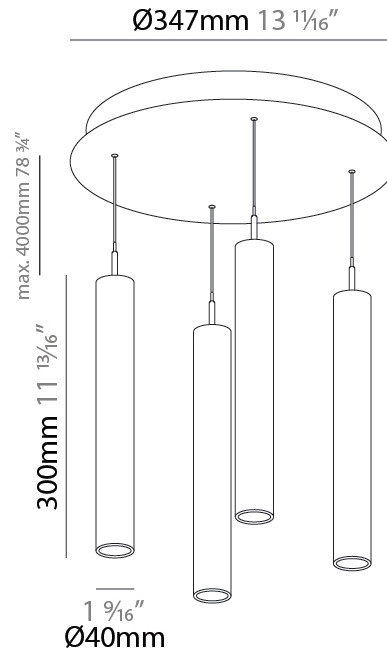

GENERAL

Series: G-Mini Round
Subseries: G-Mini Round Hangover
Brand: Prolight
Division: Architectural
Mounting Type: Suspension
Mounting Location: Ceiling
Subcategory: Spots

PHYSICAL

Shape: Cylinder
Diameter (mm): 347
Diameter (in): 13 13/16
Height (mm): 300
Height (in): 11 13/16
Light Distribution: Direct
Fixture Finish: SSR / BKV / CWI / CRY / HAB / UFT / ITA / RUA / FTG / MYG / LOD / PUS / FRO / FUP / KIA / POP / BLS / SPG / MEY / GOH / GUM / CHC / COM / ABZ / JAG / OBR / MOS / ROR
Accent Finish: NOF / COP / MIR / SSS
Fixture Material: Extruded Aluminum / Steel
Cable Details: 2,000mm/78 3/4" / 4,000mm/157 1/2" - Cable, Black, Green, Orange, Red, White

ELECTRICAL

Lamp Type: LED (Zhaga Standard)
Input Wattage (W): 39
Total Output Wattage (W): 35.4
Dimming: Non-Dimmable
Driver Included: Yes
Driver Location: Integrated
Driver Type: Constant Current - Universal
Driver Class: Class 2
Input Voltage (V): 120 - 277

LED

Color Temperature (°K): 2700 / 3000 / 3500 / 4000
Max. Delivered Lumen (lm): 2776 / 2904 / 3012 / 3080
Nominal Lumen (lm): 3878 / 4056 / 4206 / 4301
CRI: >90 CRI
Lamp Life (hrs): 50000

OPTICAL

Beam Angle: 40 / 52

RATINGS AND CERTIFICATIONS

Certified By: Certified for North American Standards
IP rating: IP20